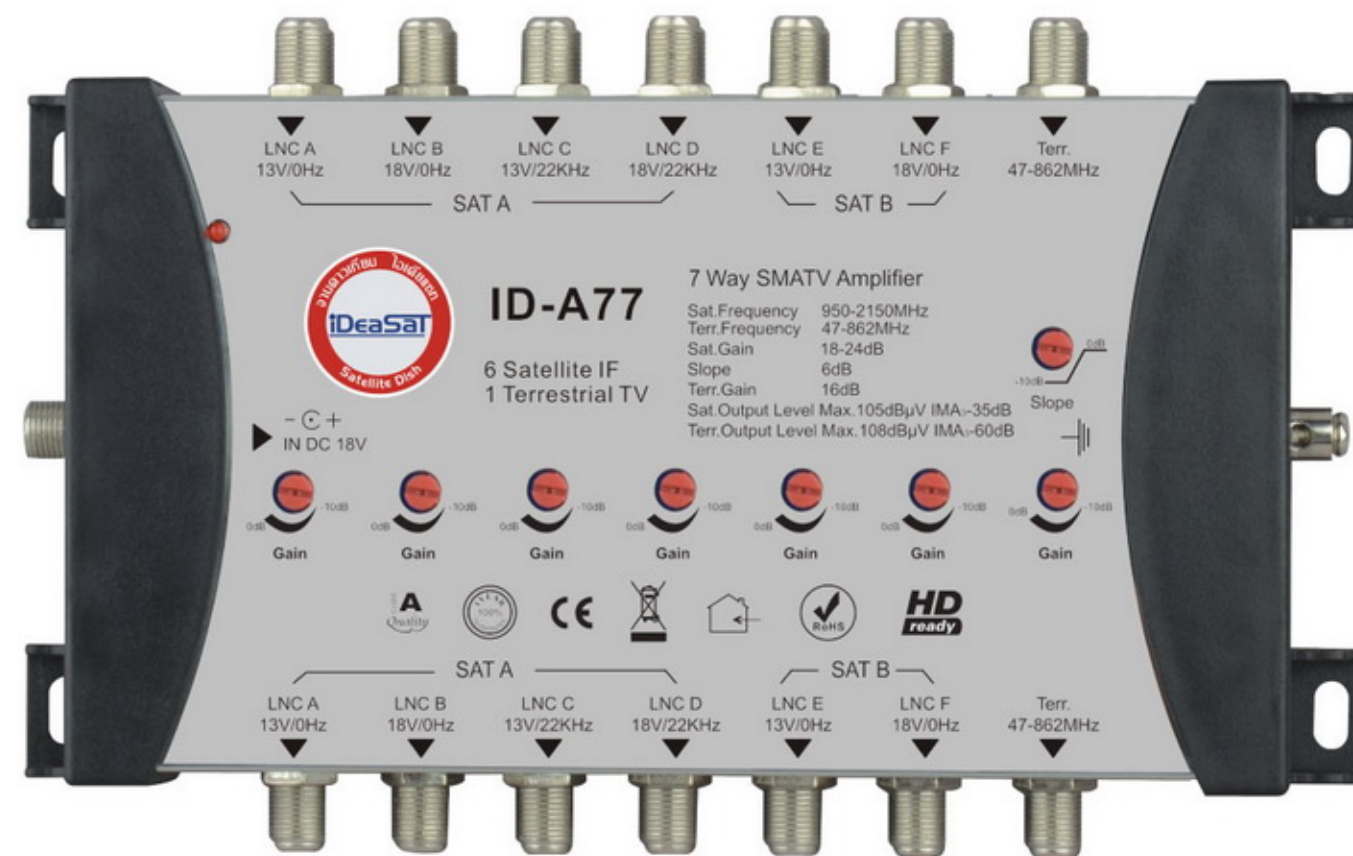

MODEL : ID-A77

Featrues:

- 6 satellite IF and 1 terrestrial TV inputs & output
- High isolation and return loss
- High input level & output level
- output ports -input ports DC Pass
- Sheet metal housing with plastic holder
- Design good for indoor usage

Specifications

Item		Specifications	Remark
Frequency Range	Terr.	47~862MHz	
	SAT	950~2150MHz	
Inputs		6 SAT+1 Terr.	F connectors
Outputs		6 SAT+1 Terr.	F connectors
Gain	Terr.	16dB	
	SAT	24dB	
Gain Adjustable Range	Terr.	15dB	
	SAT	15dB	
Slope Adjustable Range	Terr.	6dB	
Return Loss	Terr.	15dB	
	SAT	15dB	
Isolation		30dB	
Max. output level Terr.		108dBuV	IMA3-60dB
Max. output level SAT		105dBuV	IMA3-35dB
Power Supply		IN: 90~264V OUT:18V 2A	
Dimensions (w,d,h)		196×125×43	mm